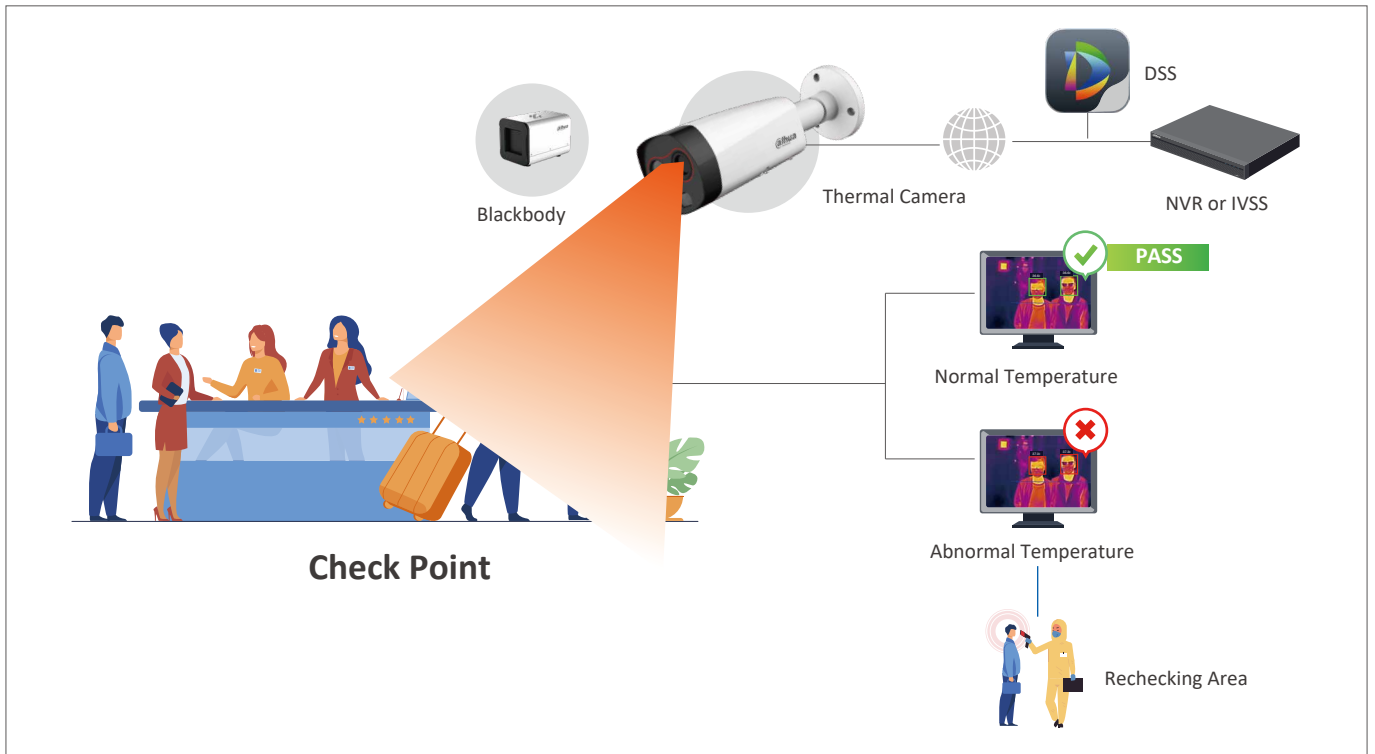

Once the number of people in the facility reaches the preset value, immediately notify the staff.

- Limit the number of people inside the facility.

**Social Distancing Reminder Solution**

Remind people to keep distance.

- Avoid close and physical contact.

• **Application Scenarios**

## Temperature Monitoring Solution - Thermal

This solution ensures that the temperature of the people entering the area is normal. It detects body temperature in real-time. When the temperature reaches the threshold, an alert notification will pop on the screen and the sound alarm will be triggered at the same time. This solution also supports several kinds of display devices.

### • Solution Highlights

- Provides safe, efficient and accurate temperature monitoring
- Offers non-contact monitoring with up to 3 meters in distance, allowing quick passage
- Supports multi-person detection of up to 30 targets at the same time
- Supports visual abnormal alert to facilitate back-tracking
- Features non-mask detection for intelligent control with face mask detection rate of >95%