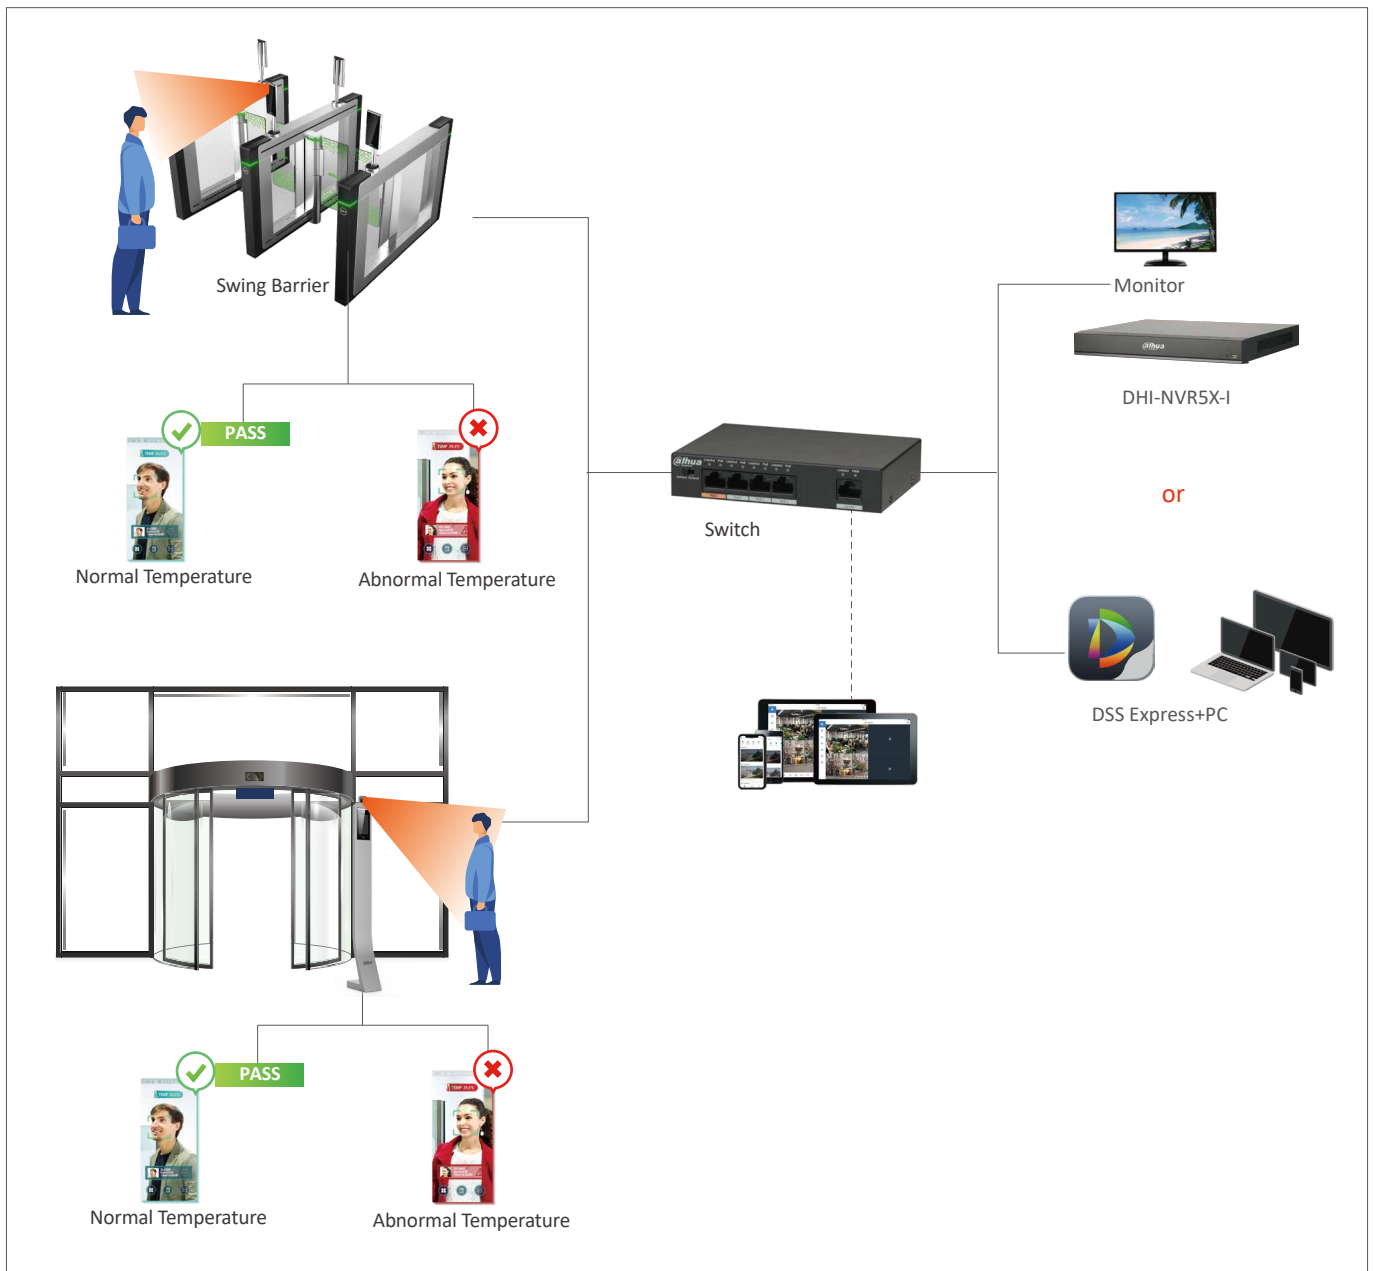

- Supports real-time display
- Supports data statistics and report export
- Supports alarm pop-up
- Supports data history backtracking
- Supports no face mask reminder
- Supports video storage

**DSS Express**

- Supports real-time display
- Supports data statistics and report export
- Supports alarm pop-up
- Supports data history backtracking
- Fast delivery

**LDV55-SAI200**

- Features a big screen that improves efficiency
- Supports split screen display
- Provides message prompt to enhance public safety awareness

## Temperature Monitoring Solution - Access Control

### • Solution Highlights

- Face recognition is integrated with body temperature monitoring, no additional staff required
- Non-contact access
- Large storage of face images and temperature information for easy back-tracking
- Fast access to prevent congestion