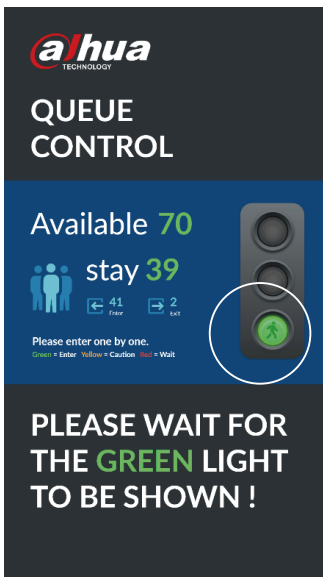

People Flow Control Solution

This solution counts the number of customers inside in real-time. When the number of people exceeds the threshold set by the user, it will remind people to wait outside.

When the number of people inside the store is within the threshold set by the user, incoming customers are allowed to enter.

Remind people to pay attention when the number of people inside the store is about to reach the threshold set by the user.

When the number of people inside the store exceeds the threshold set by the user, incoming customers are not allowed to enter.