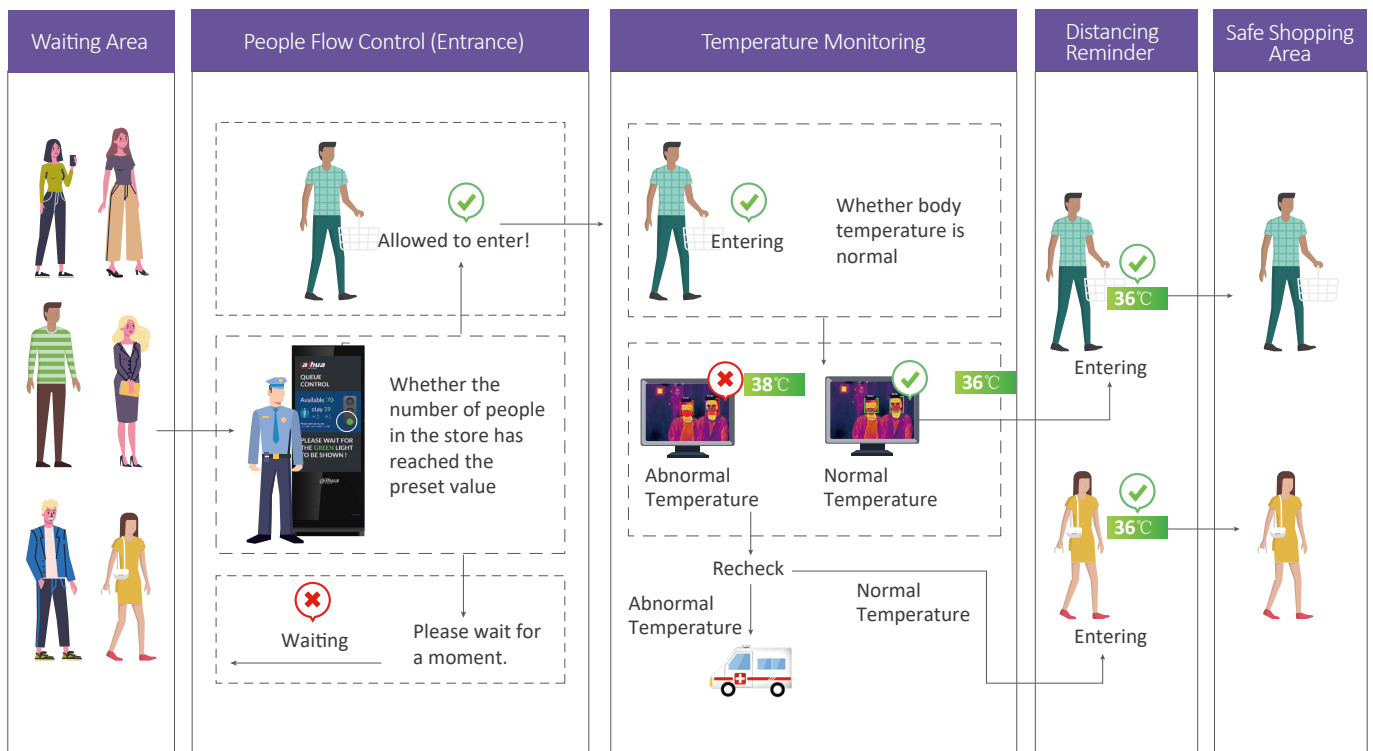

## Solution Background

In order to support the smooth resumption of businesses, work and school classes, Dahua launched its SMB Safety Protection Solution.

## Solution Overview

- SMB Safety Protection Solution

The SMB Safety Protection Solution can be divided into multiple solutions to meet different requirements.

Temperature Monitoring Solution

People Flow Control Solution

Social Distancing Reminder Solution

• **Solution Highlights**

**Temperature Monitoring Solution**

Only normal skin temperature individuals can enter the facility.

- Monitor body temperature.

**People Flow Control Solution**

Once the number of people in the facility reaches the preset value, immediately notify the staff.

- Limit the number of people inside the facility.

**Social Distancing Reminder Solution**

Remind people to keep distance.