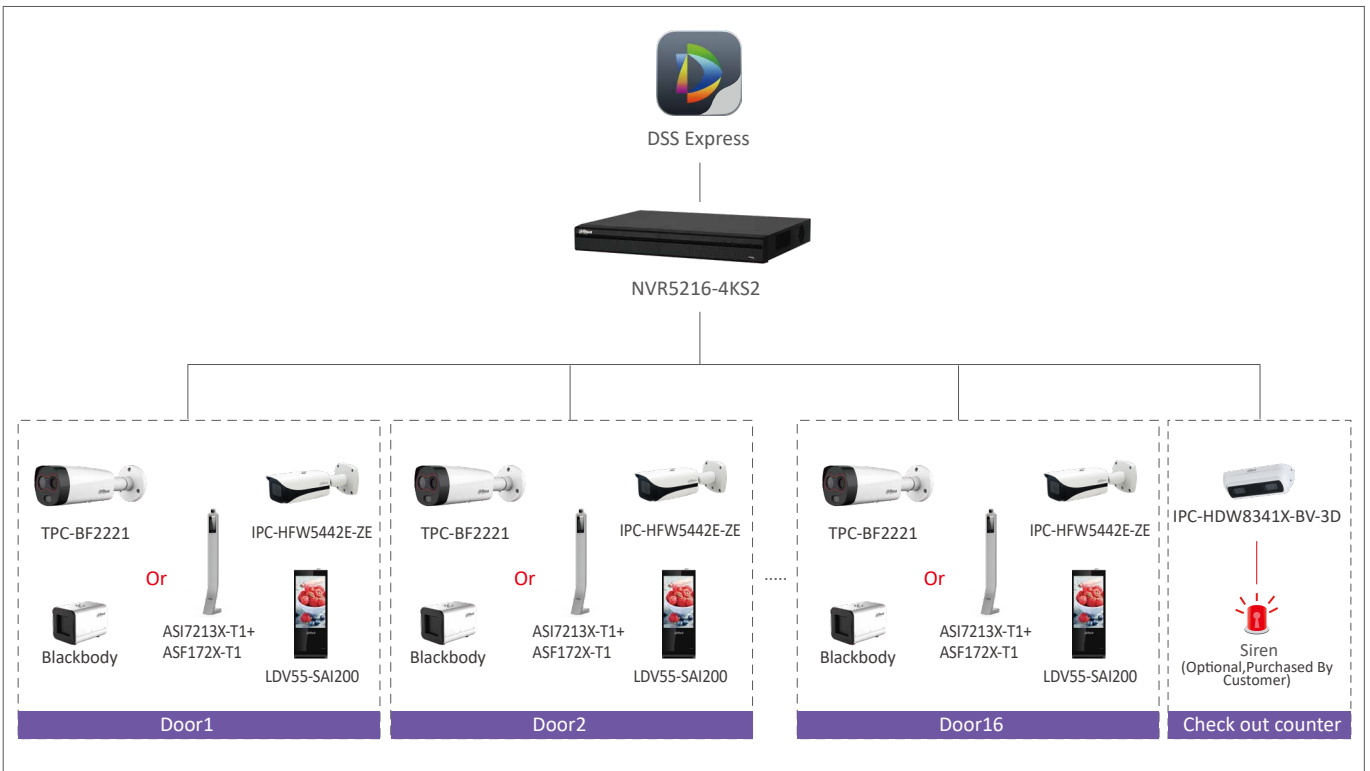

• **Solution Highlights**

Temperature Monitoring Solution

Only normal skin temperature individuals can enter the facility.

- Monitor body temperature.

People Flow Control Solution

Once the number of people in the facility reaches the preset value, immediately notify the staff.

- Limit the number of people inside the facility.

Social Distancing Reminder Solution

Remind people to keep distance.

- Avoid close and physical contact.