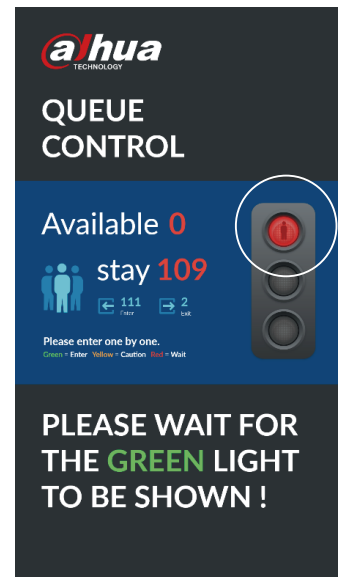

People Flow Control Solution

This solution counts the number of customers inside in real-time. When the number of people exceeds the threshold set by the user, it will remind people to wait outside.

When the number of people inside the store is within the threshold set by the user, incoming customers are allowed to enter.

Remind people to pay attention when the number of people inside the store is about to reach the threshold set by the user.

When the number of people inside the store exceeds the threshold set by the user, incoming customers are not allowed to enter.