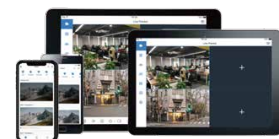

- Supports real-time display
- Supports data statistics and report export
- Supports alarm pop-up
- Rich alarm linkage for events
- Supports video storage

**DSS Express**

- Supports real-time display
- Supports data statistics and report export
- Supports alarm pop-up
- Rich alarm linkage for events
- Fast delivery