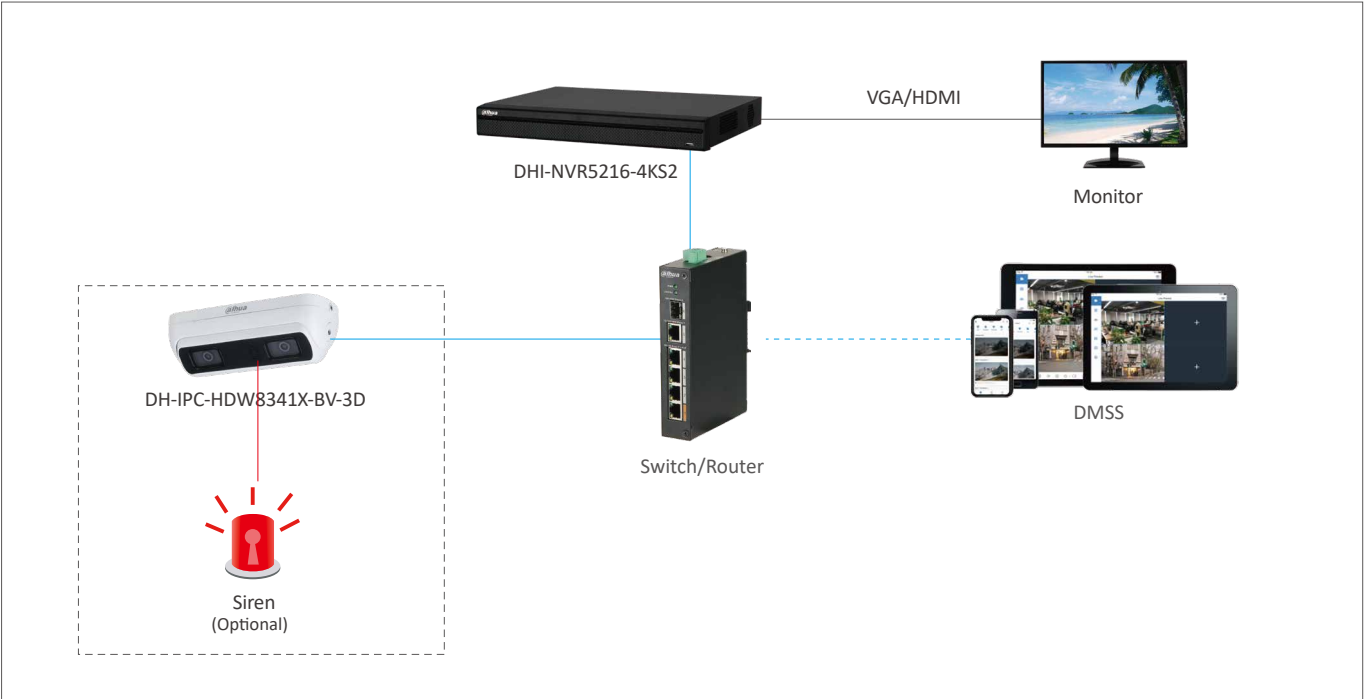

- Solution Topology