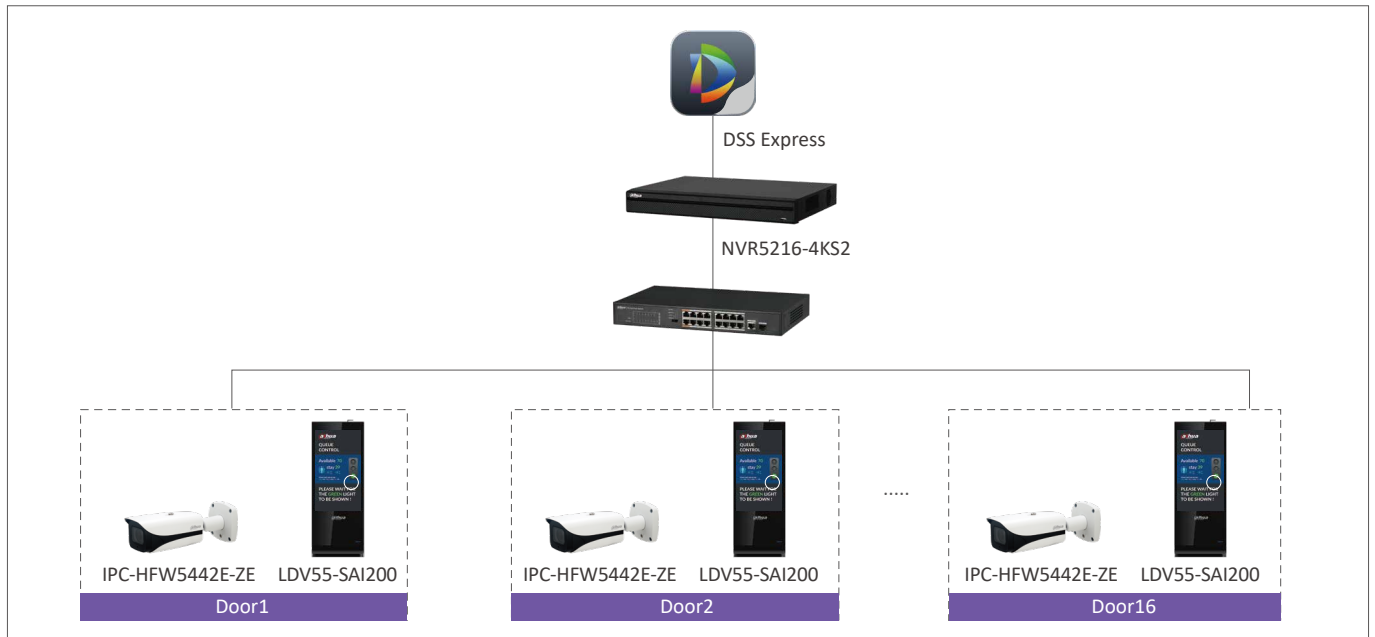

• **Solution Topology**

• **Solution Highlights**

• **High Efficiency**

Employees don't need to stand at the door all the time. They only need to assist incoming customers when the number of people inside the shop is reaching the threshold.

• **High Accuracy**

The number of people inside the shop are monitored and displayed on the screen, eliminating the need for manual counting which is often inaccurate especially if there are multiple entrances.

• **Product Selection**

- Supports people counting
- Accurate counting

- Stores video and data
- Supports real-time display
- Accurate alarm

- Supports real-time display
- Supports display of different columns together

- Accurate alarm
- Supports real-time display
- Fast delivery