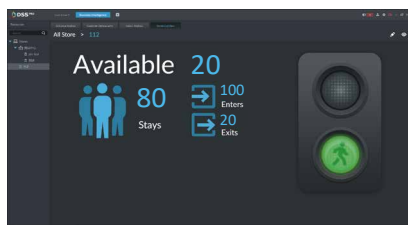

When the number of people inside is less than the threshold set by the user.

Monitor For DSS Client

When the number of people inside exceeds the threshold set by the user.