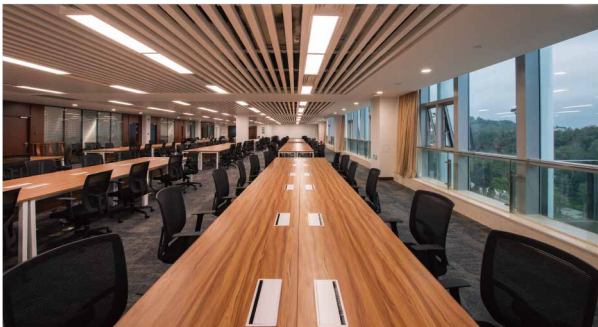

**DHI-ASI7213X-T1+
ASF172X-T1**
Floor Stand Temperature
Access Control Terminal

LDV55-SAI200
Digital Signage

DSS Pro
Comprehensive And
Expandable VMS

Application Scenarios

Industrial Park

Residential Area

Office Building