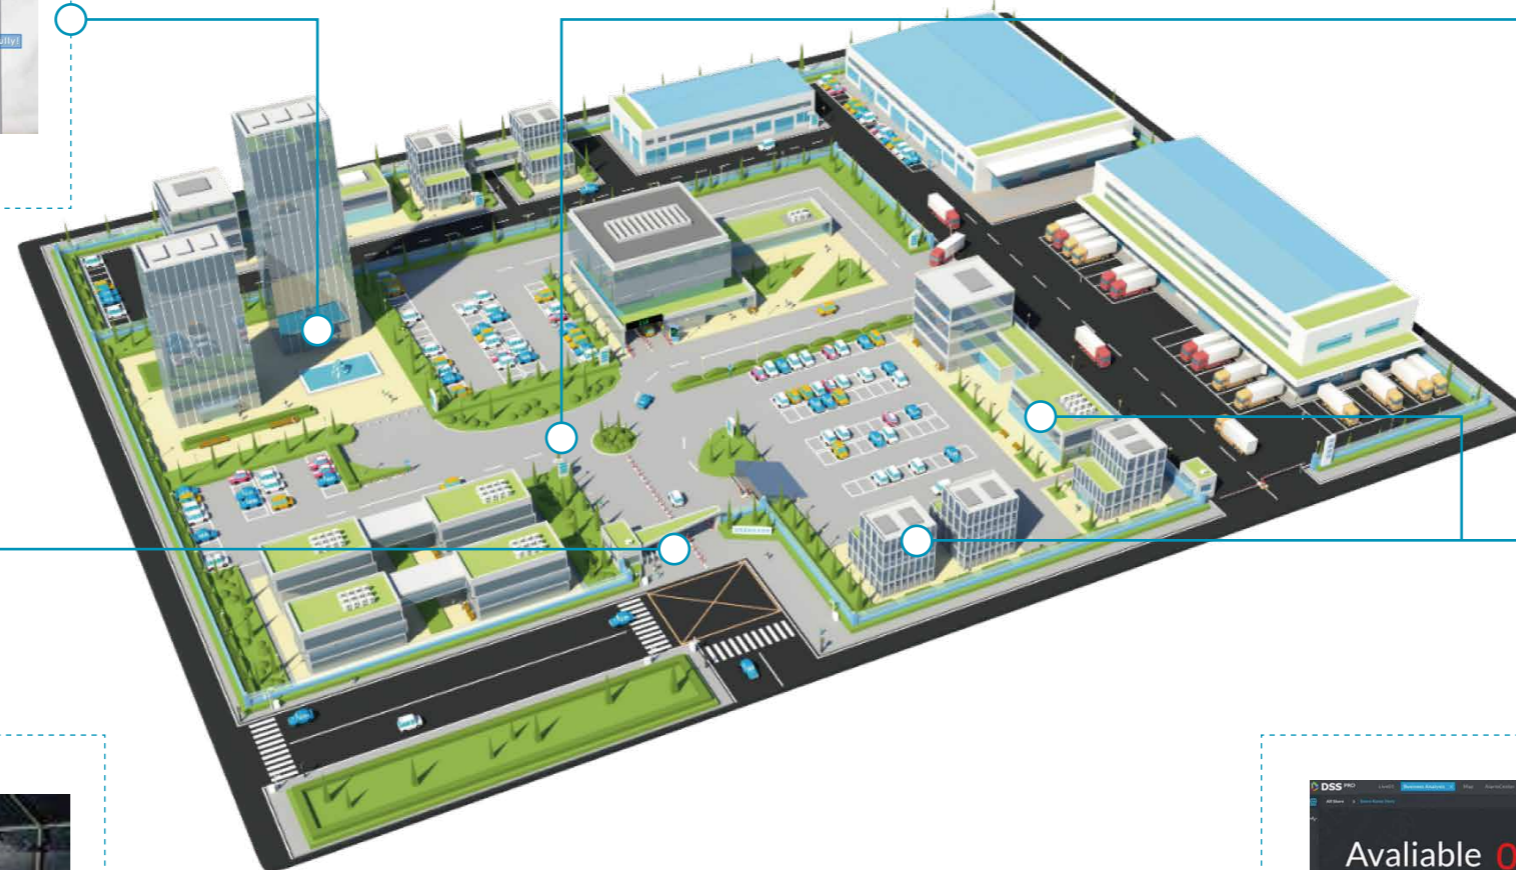

Live

Work

Learn

Pray

Play

Building Entrance

Mask Detection

Main Entrance

License Plate Recognition

Temperature Monitoring

Square

Crowd Analysis

Canteen/Cafe

People Counting

Flow Control

Solution Introduction

• Temperature Monitoring

In scenarios with both large and small flow of people, these devices powered by intelligent body temperature monitoring algorithm can quickly identify and discover people with elevated skin temperature, ensuring only those with normal temperature are allowed to enter. At the same time, the results of the face and temperature recognition can be uploaded to the platform and can also be displayed in the dashboard.

• Flow Control

This solution supports multiple entrance and exit detection, and counts the number of customers inside in real time. When the number of people exceeds the threshold set by the user, it will remind people to wait outside.