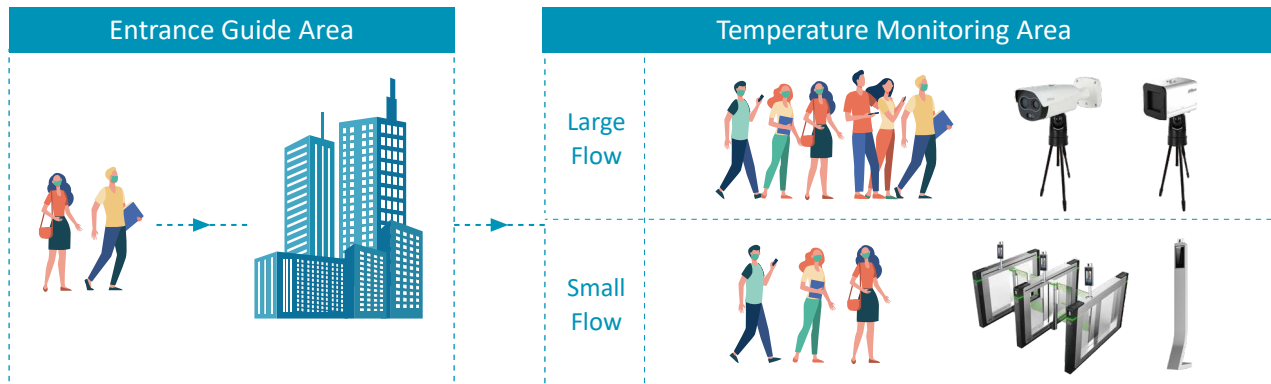

Live

Work

Learn

Pray

Play

Building Entrance

Mask Detection

Main Entrance

License Plate Recognition

Temperature Monitoring

Square

Crowd Analysis

Canteen/Cafe

People Counting

Flow Control

Solution Introduction

• Temperature Monitoring

In scenarios with both large and small flow of people, these devices powered by intelligent body temperature monitoring algorithm can quickly identify and discover people with elevated skin temperature, ensuring only those with normal temperature are allowed to enter. At the same time, the results of the face and temperature recognition can be uploaded to the platform and can also be displayed in the dashboard.

• Flow Control

This solution supports multiple entrance and exit detection, and counts the number of customers inside in real time. When the number of people exceeds the threshold set by the user, it will remind people to wait outside.