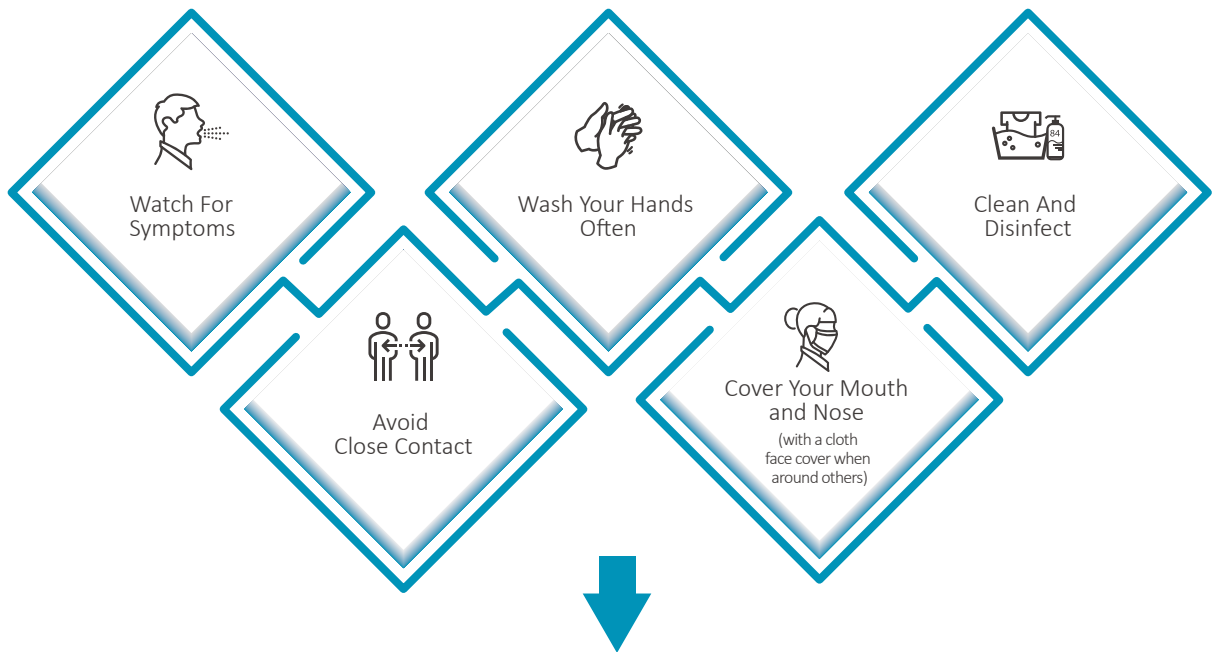

Background

As various countries started to lift their lockdown policies, restoring the economy and returning back to normal life has become a major priority. Currently, the outbreak is not over yet, and might continue until next year.

How to protect employees and individuals during this “back to the new normal” period has indeed become a primary challenge.

Based on the policy requirements of WHO, European and American CDC and various countries, and outputs of corresponding solution measure, we have launched a comprehensive standard solution. It presents an integrated system and covers five major technologies.