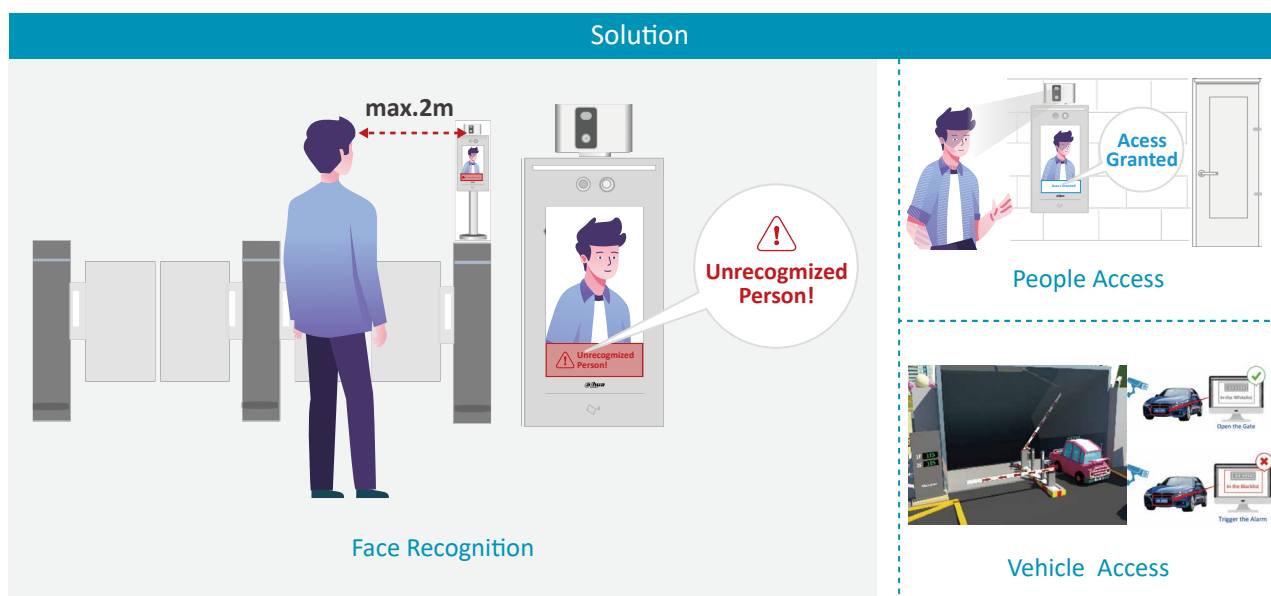

• Temperature Monitoring

In scenarios with both large and small flow of people, these devices powered by intelligent body temperature monitoring algorithm can quickly identify and discover people with elevated skin temperature, ensuring only those with normal temperature are allowed to enter. At the same time, the results of the face and temperature recognition can be uploaded to the platform and can also be displayed in the dashboard.

Large Flow Scenario--Main Entrance

Multi-targets (30 person at same time)

Small Flow Scenario--Building Lobby

High Passage Efficiency: 0.2s/Person

• Touchless Passage

This solution realizes touchless and intelligent passage through face recognition and license plate recognition.

• Flow Control

This solution supports multiple entrance and exit detection, and counts the number of customers inside in real time. When the number of people exceeds the threshold set by the user, it will remind people to wait outside.

When the number of people inside is less than the threshold set by the user.

Monitor For DSS Client

Digital Signage

When the number of people inside exceeds the threshold set by the user.

Monitor For DSS Client