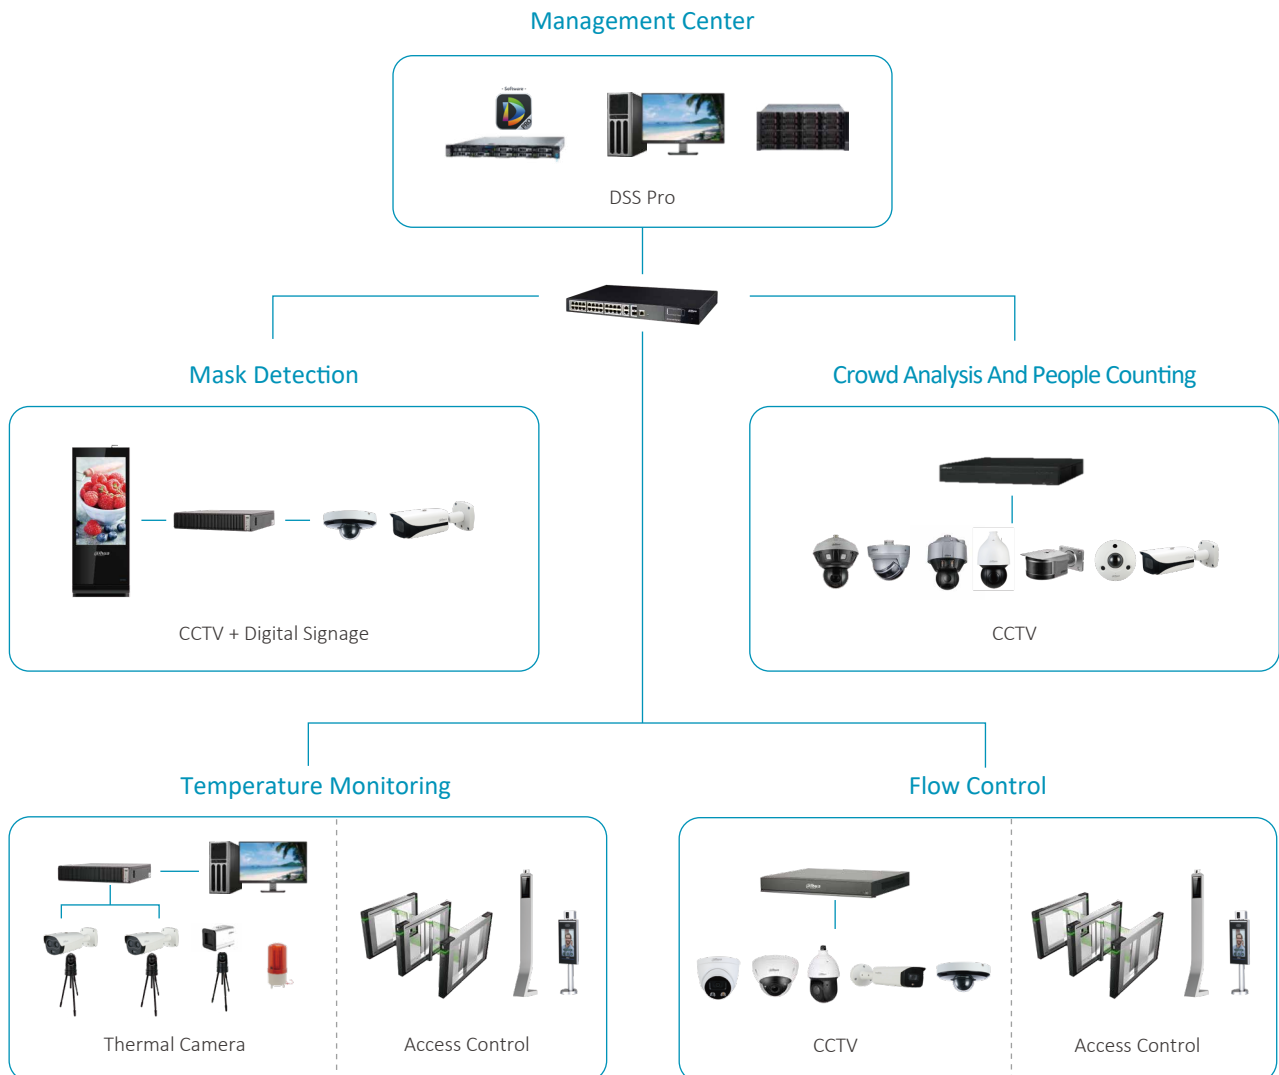

• Mask Detection

This solution can realize real-time mask and face recognition in public areas, indoor spaces, as well as entrances and exits. At the same time, it also offers real-time voice reminder for people who are not wearing masks, uploads alarms to the platform and shows the result on the dashboard.

• Integrated System And Visual Management

The platform's Monitoring Center dashboard allows customers to view the whole data graphics and event processing progress in real time.

Solution Value

01

Regulation Compliant, Comprehensive Prevention

Offers five major technologies powered by AI.

02

Integrated System, Visual Management

Provides visual management with integrated data graphic dashboard.

03

Module Design and Reusable

Allows continuous use of devices in the future to improve businesses and living conditions.

Solution Topology

Product Showcase

TPC-BF3221-T
Thermal Camera

DH-TPC-HBB
Black Body

IPC-HDW5541H-AS-PV
5MP WDR IR Eyeball AI
Network Camera

ITC237-PW1B-IRZ
2 Megapixel Full HD
WDR Access
ANPR Camera

SD5A232XA-HNR
2MP 32x Starlight IR
WizSense Network
PTZ Camera