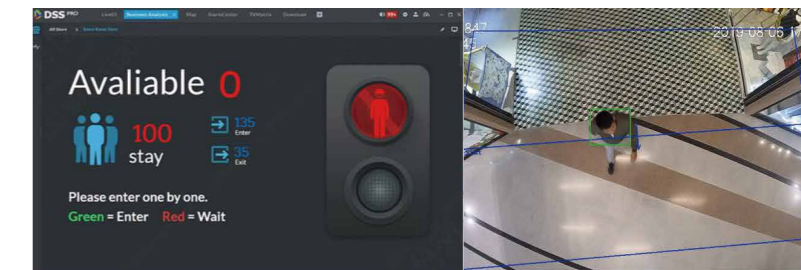

Live

Work

Learn

Pray

Play

Building Entrance

Mask Detection

Main Entrance

License Plate Recognition

Temperature Monitoring

Square

Crowd Analysis

Canteen/Cafe

People Counting

Flow Control

Solution Introduction

• Temperature Monitoring

In scenarios with both large and small flow of people, these devices powered by intelligent body temperature monitoring algorithm can quickly identify and discover people with elevated skin temperature, ensuring only those with normal temperature are allowed to enter. At the same time, the results of the face and temperature recognition can be uploaded to the platform and can also be displayed in the dashboard.